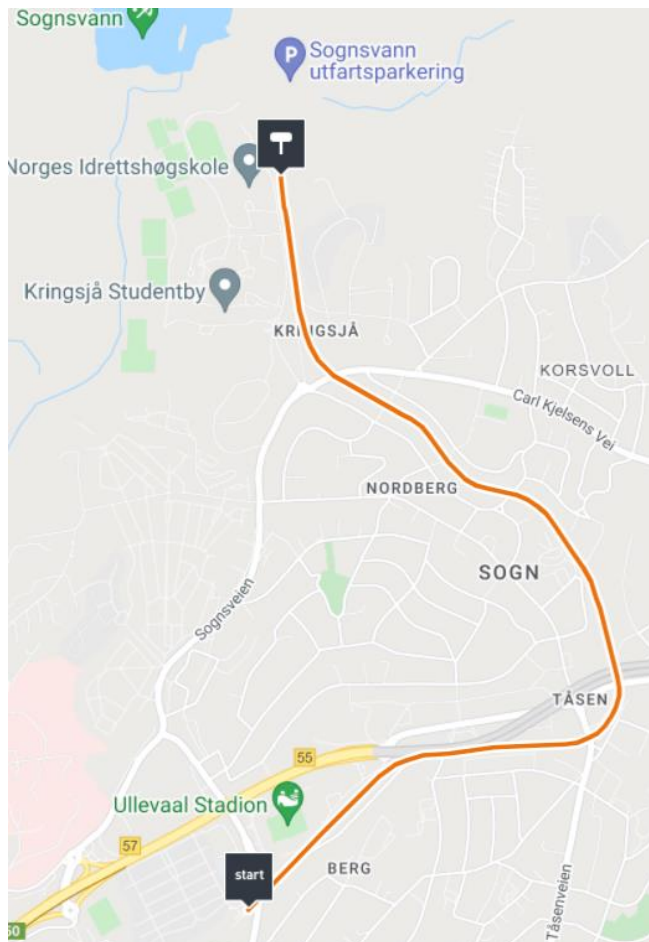

## Travel information – NM Masters 2022

The venue for NM Masters 2022 is easily accessible both by public transport and by car.

### Public transport:

Norwegian School of Sport Sciences (Norges Idrettshøgskole) is located at “Sognsvann”, which is the final stop of metro line 5. You can travel directly by subway, both from the city centre and the banquet hotel at Ullevål Stadion.

## Traveling by car:

There is a large free parking lot just to the north of the Subway station at Sognsvann. There is also a parking-lot close to the pool, but here you have to pay a fee.